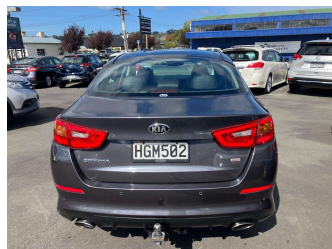

2014 Kia Optima LTD 2.4P/6AT/SL/5S

Purchase Price

\$8,999

Includes GST, Registration & Licensing

Finance may be available on this vehicle. Ask one of our friendly staff for more information.

**finance
NOW**

Gain peace of mind with Mechanical Breakdown Insurance. **Ask us how.**

ASSURANT®

Top features

None Listed

Body Style

4 door, Sedan

Odometer

193,210 km

Engine

2359 cc, Internal Combustion

Fuel Type

Petrol

Transmission

6-speed auto, Front Wheel

Wheels

-