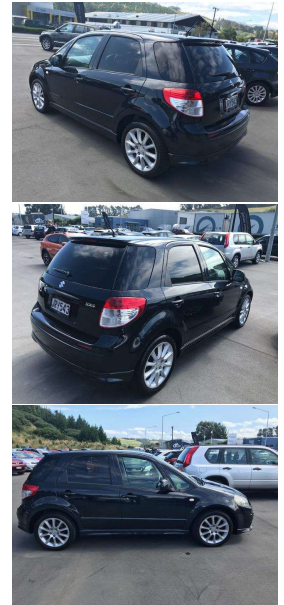

2006 Suzuki Sx4

VEHICLE INFORMATION

Cash Price

Includes GST,
Registration &
Licensing

\$8,350

Finance may be available on this vehicle. Ask one of our friendly staff for more information.

Gain peace of mind with Mechanical Breakdown Insurance. Ask us how.

Body

5 door, Hatchback

Odometer

85,066 km

Engine

1990 cc

Fuel Type

Petrol

Ext Colour

Black

History

Ex-Overseas, 2 owners

Seats

5 seats

Interior

-