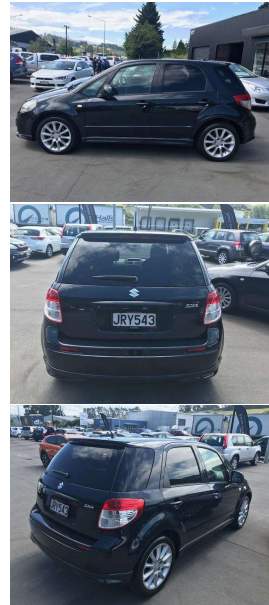

2006 Suzuki Sx4

VEHICLE INFORMATION

Cash Price

Includes GST,
Registration &
Licensing

\$8,350

Finance may be available on this vehicle. Ask one of our friendly staff for more information.

Gain peace of mind with Mechanical Breakdown Insurance. Ask us how.

Body

5 door, Hatchback

Odometer

85,066 km

Engine

1990 cc

Fuel Type

Petrol

Transmission

4-Speed Auto

Wheels

-

VIN

7AT0GKG7X16100271

Reg No.

JRY543

Ext Colour

Black

History

Ex-Overseas, 2 owners

Seats

5 seats

Interior

-